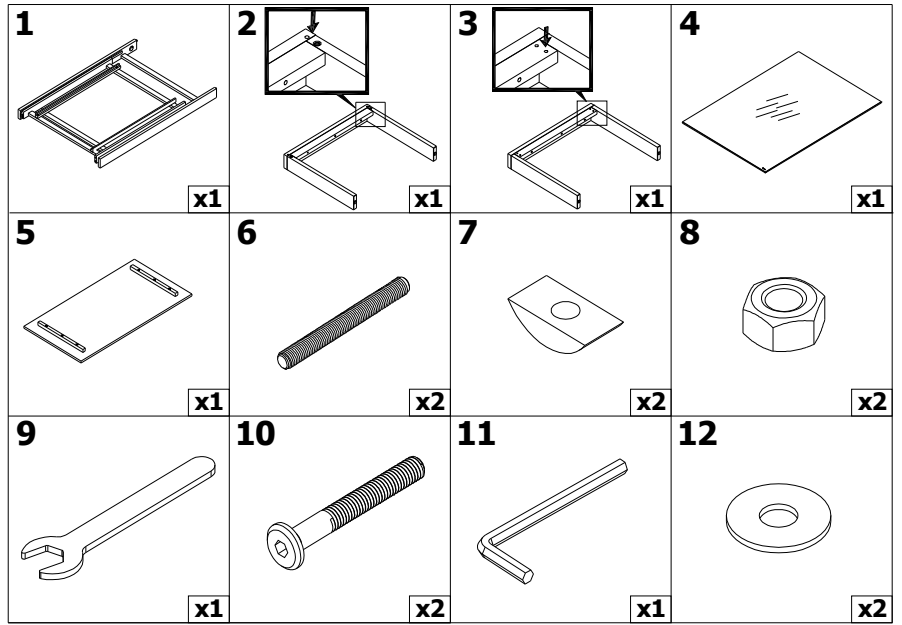

TGE-6600BBH/L, TGE-6601BBH/L, TGE-6602BBH/L, TGE-6603BBH/L

1

2

3

AI 0342-00

Date	Revision	Model Num.	Change Contents	Revision Control Num. (AI Rev-xxxx)	Revised By	Enforcement	Remarks
08.05.2012	0	TGE-660xBBH/L	OFFICIAL ISSUE	-	Irene Beh	FIRST LOT	
14.06.2013	1	TGE-6602BBH/L	ADD NEW MODEL	-	Irene Beh	FIRST LOT	