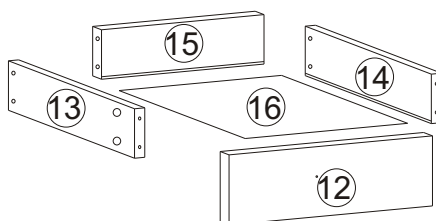

MONTÁŽNY NÁVOD PC STOLÍK RUBUS

Ax6 	Bx4 	Cx20 	Dx20 	Ex8 	Fx6  6x45mm
Gx2  6x25mm	Hx4  6x30mm	Ix4  6x28mm	Jx12  3.5x35mm	Kx24  3.5x14mm	Lx3 
Mx6 	Nx2 	Ox4 	Px2 		

1

2

3

4

5

6

7 x6

8

9

10

11

12 x3

13 x3

14 x3

15 x3

16 x3

17