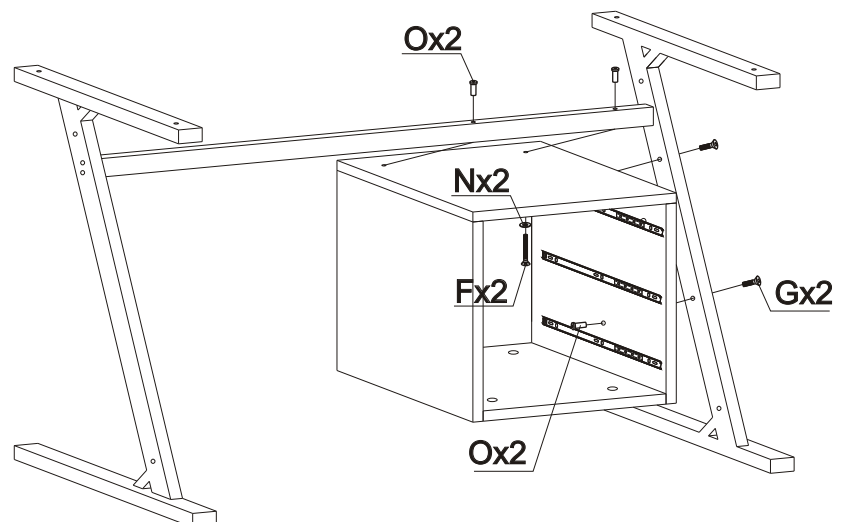

MONTÁŽNY NÁVOD PC STOLÍK RUBUS

Ax6 	Bx4 	Cx20 	Dx20 	Ex8 	Fx6  6x45mm
Gx2  6x25mm	Hx4  6x30mm	Ix4  6x28mm	Jx12  3.5x35mm	Kx24  3.5x14mm	Lx3 
Mx6 	Nx2 	Ox4 	Px2 		

1

2

3

4

5

6

7 x6

8

9

10

11

12 x3

13 x3

14 x3

15 x3

16 x3

17