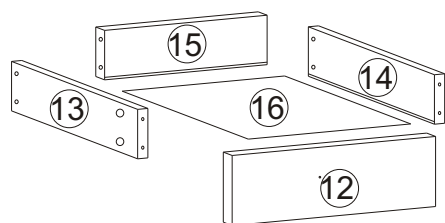

MONTÁŽNY NÁVOD PC STOLÍK RUBUS

Ax6 	Bx4 	Cx20 	Dx20 	Ex8 	Fx6  6x45mm
Gx2  6x25mm	Hx4  6x30mm	Ix4  6x28mm	Jx12  3.5x35mm	Kx24  3.5x14mm	Lx3 
Mx6 	Nx2 	Ox4 	Px2 		

1

2

3

4

5

6

7 x6

8

9

10

11

12 x3

13 x3

14 x3

15 x3

16 x3

17