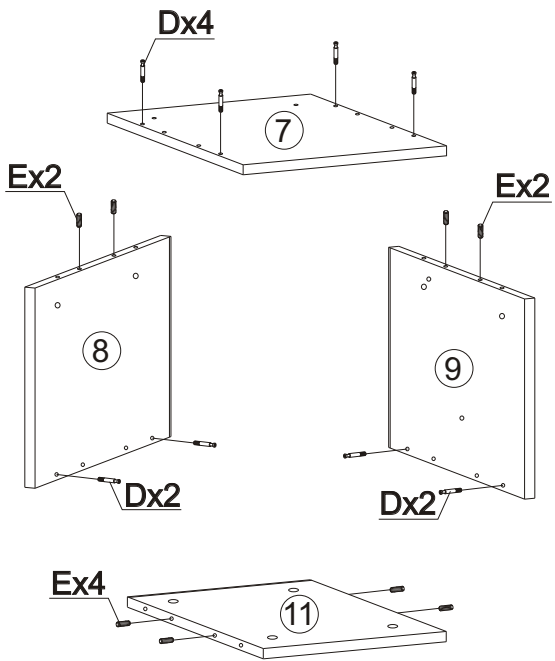

MONTÁŽNY NÁVOD PC STOLÍK RUBUS

Ax6 	Bx4 	Cx20 	Dx20 	Ex8 	Fx6  6x45mm
Gx2  6x25mm	Hx4  6x30mm	Ix4  6x28mm	Jx12  3.5x35mm	Kx24  3.5x14mm	Lx3 
Mx6 	Nx2 	Ox4 	Px2 		

1

2

3

4

5

6

7 x6

8

9

10

11

12 x3

13 x3

14 x3

15 x3

16 x3

17