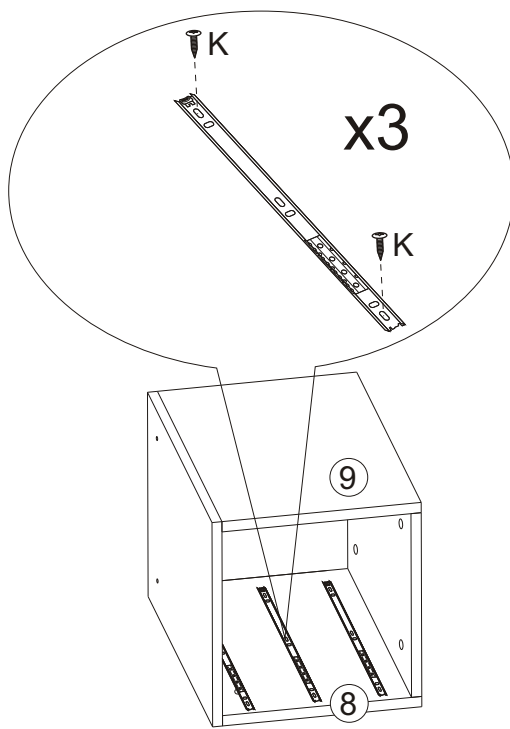

MONTÁŽNY NÁVOD PC STOLÍK RUBUS

Ax6 	Bx4 	Cx20 	Dx20 	Ex8 	Fx6  6x45mm
Gx2  6x25mm	Hx4  6x30mm	Ix4  6x28mm	Jx12  3.5x35mm	Kx24  3.5x14mm	Lx3 
Mx6 	Nx2 	Ox4 	Px2 		

1

2

3

4

5

6

7 x6

8

9

10

11

12 x3

13 x3

14 x3

15 x3

16 x3

17