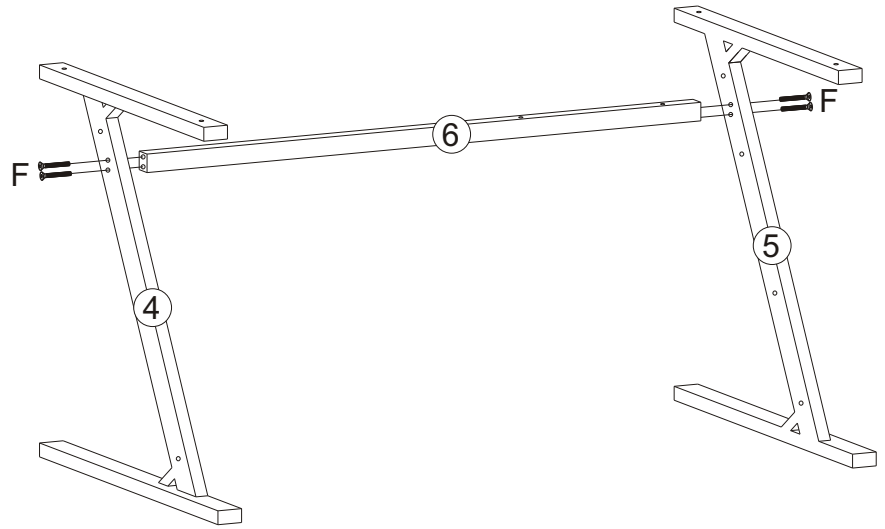

MONTÁŽNY NÁVOD PC STOLÍK RUBUS

Ax6 	Bx4 	Cx20 	Dx20 	Ex8 	Fx6  6x45mm
Gx2  6x25mm	Hx4  6x30mm	Ix4  6x28mm	Jx12  3.5x35mm	Kx24  3.5x14mm	Lx3 
Mx6 	Nx2 	Ox4 	Px2 		

1

2

3

4

5

6

7 x6

8

9

10

11

12 x3

13 x3

14 x3

15 x3

16 x3

17