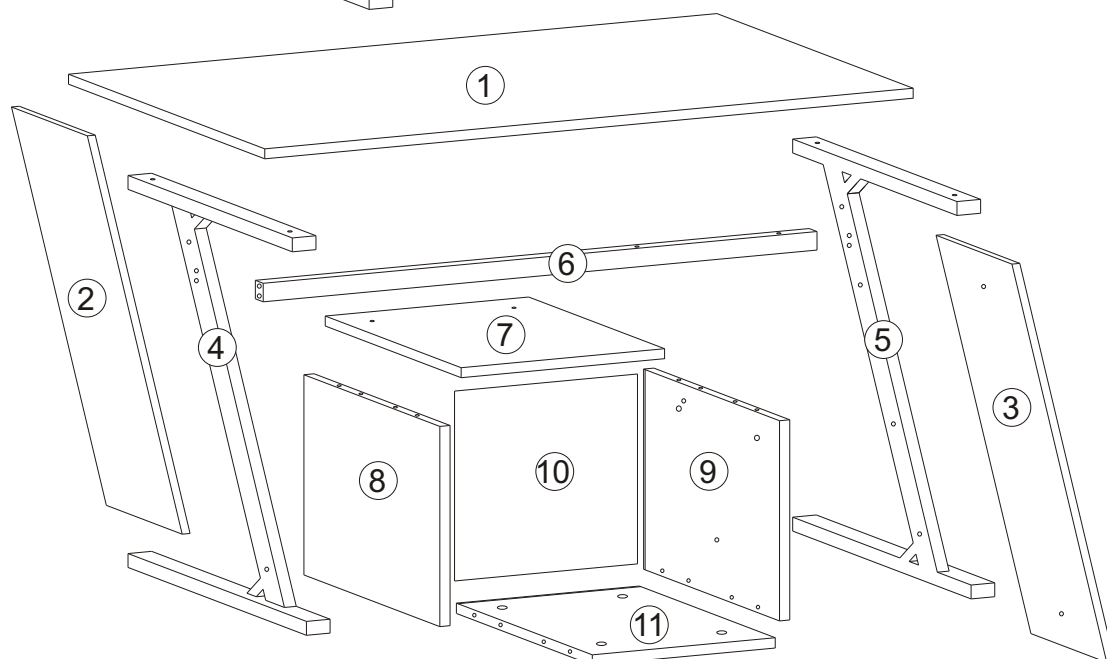

MONTÁŽNY NÁVOD PC STOLÍK RUBUS

Ax6 	Bx4 	Cx20 	Dx20 	Ex8 	Fx6  6x45mm
Gx2  6x25mm	Hx4  6x30mm	Ix4  6x28mm	Jx12  3.5x35mm	Kx24  3.5x14mm	Lx3 
Mx6 	Nx2 	Ox4 	Px2 		

1

2

3

4

5

6

15 x3

16 x3

17