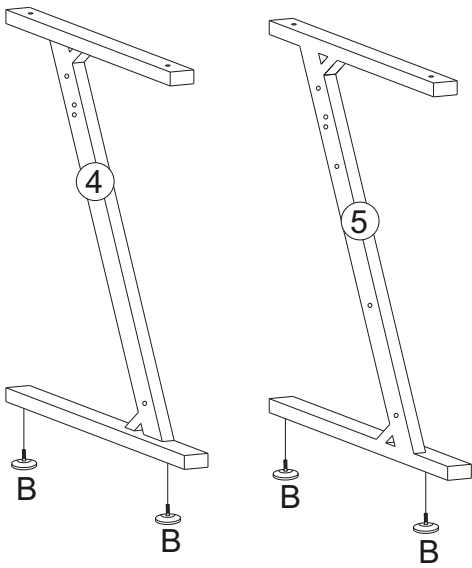

MONTÁŽNY NÁVOD PC STOLÍK RUBUS

Ax6 	Bx4 	Cx20 	Dx20 	Ex8 	Fx6  6x45mm
Gx2  6x25mm	Hx4  6x30mm	Ix4  6x28mm	Jx12  3.5x35mm	Kx24  3.5x14mm	Lx3 
Mx6 	Nx2 	Ox4 	Px2 		

1

2

3

4

5

6

7 x6

8

9

10

11

12 x3

13 x3

14 x3

15 x3

16 x3

17