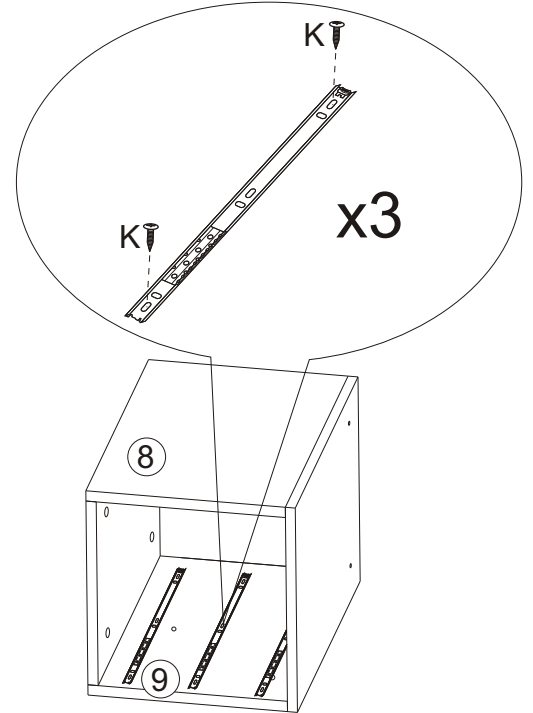

MONTÁŽNY NÁVOD PC STOLÍK RUBUS

Ax6 	Bx4 	Cx20 	Dx20 	Ex8 	Fx6  6x45mm
Gx2  6x25mm	Hx4  6x30mm	Ix4  6x28mm	Jx12  3.5x35mm	Kx24  3.5x14mm	Lx3 
Mx6 	Nx2 	Ox4 	Px2 		

1

2

3

4

5

6

7 x6

8

9

10

11

12 x3

13 x3

14 x3

15 x3

16 x3

17