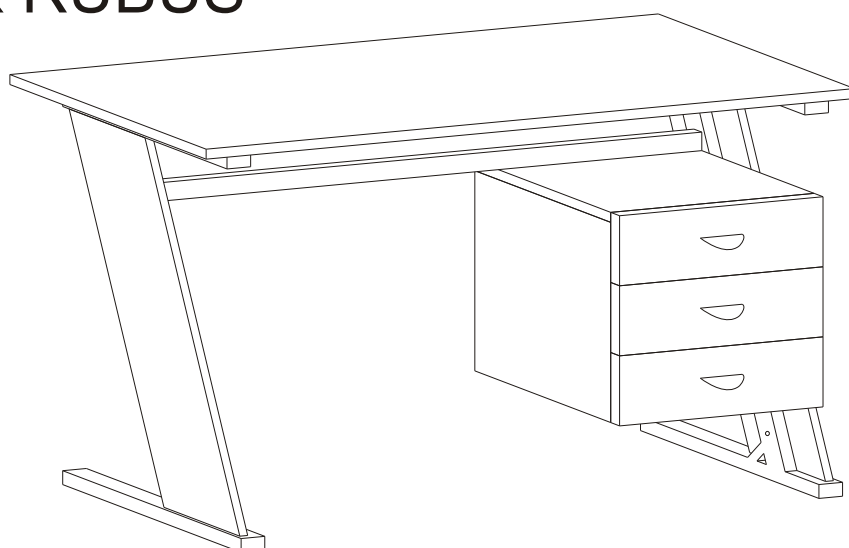

MONTÁŽNY NÁVOD PC STOLÍK RUBUS

Ax6 	Bx4 	Cx20 	Dx20 	Ex8 	Fx6  6x45mm
Gx2  6x25mm	Hx4  6x30mm	Ix4  6x28mm	Jx12  3.5x35mm	Kx24  3.5x14mm	Lx3 
Mx6 	Nx2 	Ox4 	Px2 		

1

2

3

4

5

6

15 x3

16 x3

17