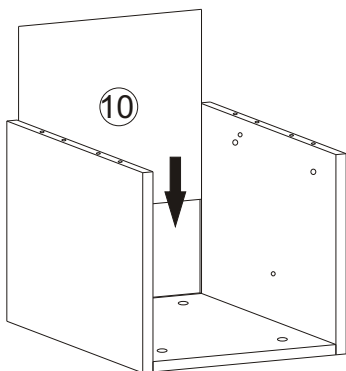

MONTÁŽNY NÁVOD PC STOLÍK RUBUS

Ax6 	Bx4 	Cx20 	Dx20 	Ex8 	Fx6  6x45mm
Gx2  6x25mm	Hx4  6x30mm	Ix4  6x28mm	Jx12  3.5x35mm	Kx24  3.5x14mm	Lx3 
Mx6 	Nx2 	Ox4 	Px2 		

1

2

3

4

5

6

15 x3

16 x3

17