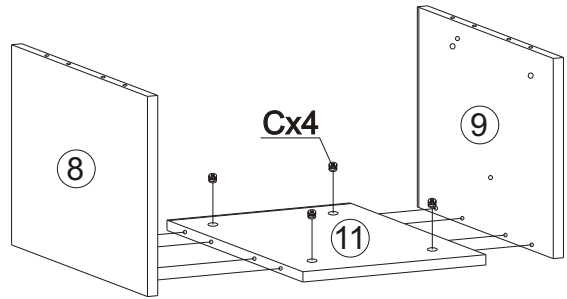

MONTÁŽNY NÁVOD PC STOLÍK RUBUS

Ax6 	Bx4 	Cx20 	Dx20 	Ex8 	Fx6  6x45mm
Gx2  6x25mm	Hx4  6x30mm	Ix4  6x28mm	Jx12  3.5x35mm	Kx24  3.5x14mm	Lx3 
Mx6 	Nx2 	Ox4 	Px2 		

1

2

3

4

5

6

7 x6

8

9

10

11

12 x3

13 x3

14 x3

15 x3

16 x3

17