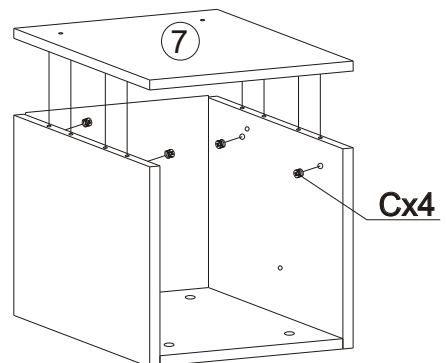

MONTÁŽNY NÁVOD PC STOLÍK RUBUS

Ax6 	Bx4 	Cx20 	Dx20 	Ex8 	Fx6  6x45mm
Gx2  6x25mm	Hx4  6x30mm	Ix4  6x28mm	Jx12  3.5x35mm	Kx24  3.5x14mm	Lx3 
Mx6 	Nx2 	Ox4 	Px2 		

1

2

3

4

5

6

15 x3

16 x3

17