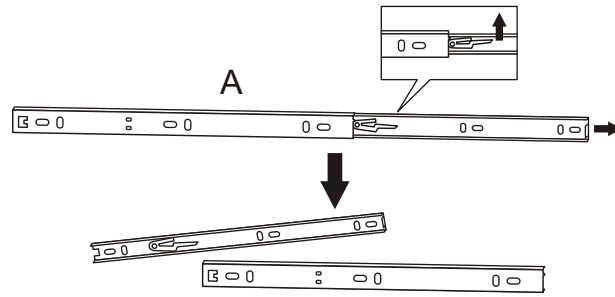

MONTÁŽNY NÁVOD PC STOLÍK RUBUS

Ax6 	Bx4 	Cx20 	Dx20 	Ex8 	Fx6  6x45mm
Gx2  6x25mm	Hx4  6x30mm	Ix4  6x28mm	Jx12  3.5x35mm	Kx24  3.5x14mm	Lx3 
Mx6 	Nx2 	Ox4 	Px2 		

1

2

3

4

5

6

7 x6

8

9

10

11

12 x3

13 x3

14 x3

15 x3

16 x3

17