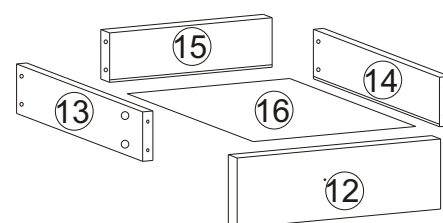

MONTÁŽNY NÁVOD PC STOLÍK RUBUS

Ax6 	Bx4 	Cx20 	Dx20 	Ex8 	Fx6  6x45mm
Gx2  6x25mm	Hx4  6x30mm	Ix4  6x28mm	Jx12  3.5x35mm	Kx24  3.5x14mm	Lx3 
Mx6 	Nx2 	Ox4 	Px2 		

1

2

3

4

5

6

7 x6

8

9

10

11

12 x3

13 x3

14 x3

15 x3

16 x3

17