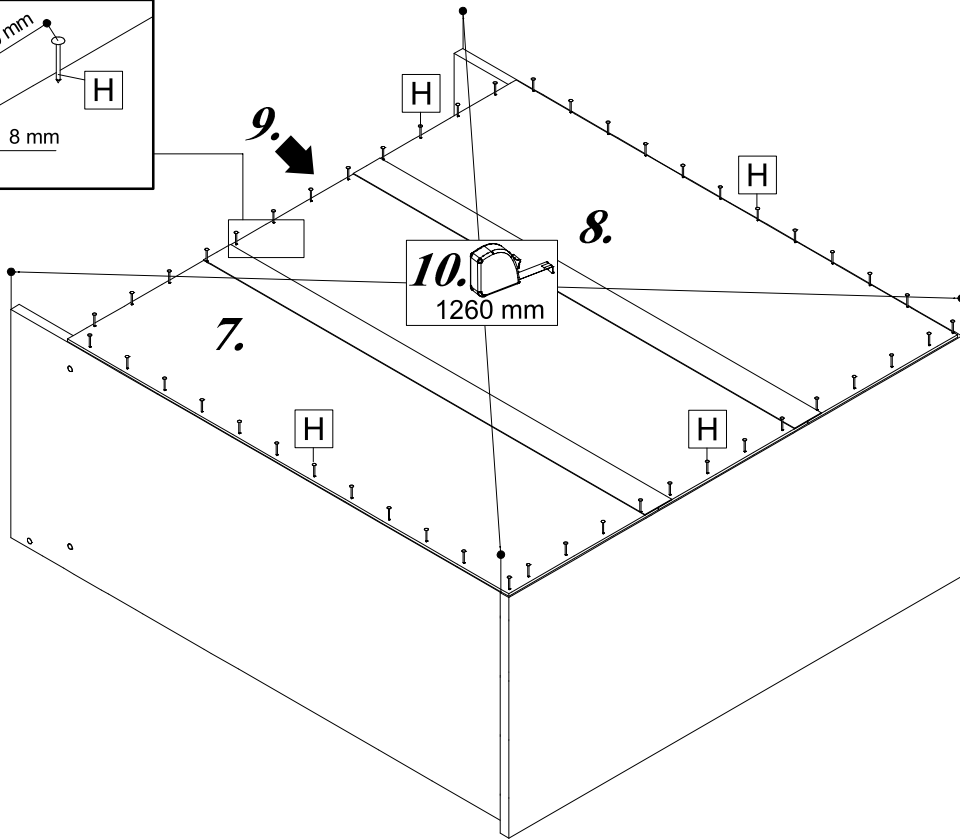

PERINÁK KOMODA

BE02-040-00

848*394*933

A 14x	B 7x	C 6x	D 28x Ø3,5x15	E 5x	F 10x	G 10x	H 60x Ø1,6x20	J 4x Ø2,5x16	K 2x

L 2x	M 2x	N 1x

0h-45min		4	5,5-x-125	≤0,5-kg	3m	

Ř1,6x20
H 50x

A 4x	D 14x	F 6x	G 6x	N 1x