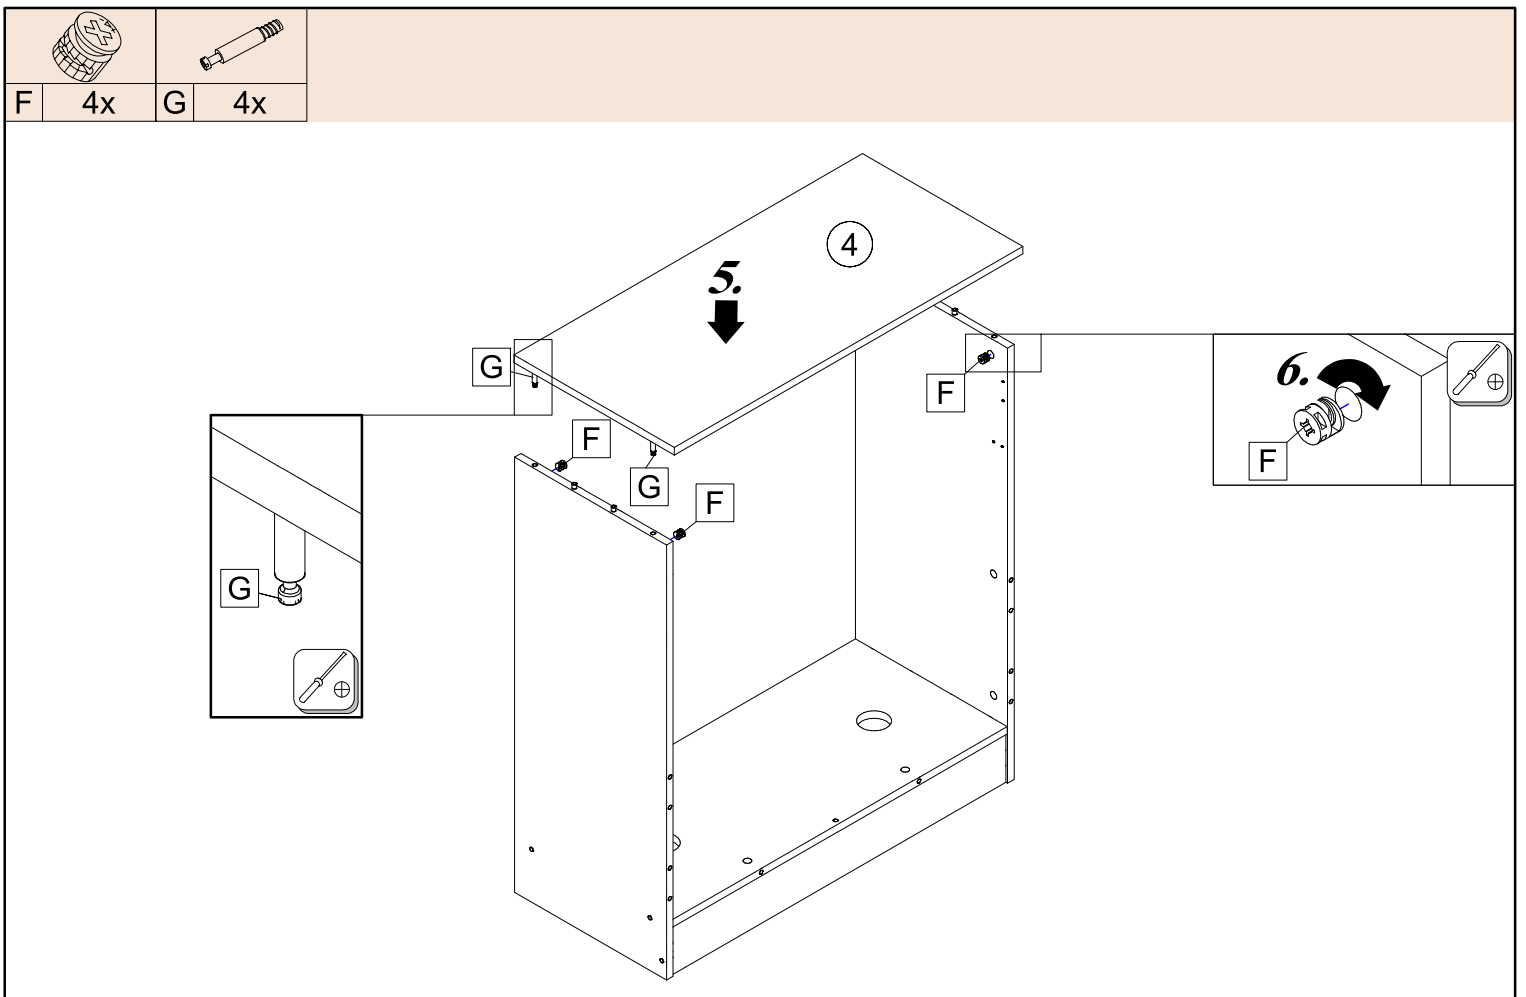

PERINÁK KOMODA

BE02-040-00

848*394*933

A 14x	B 7x	C 6x	D 28x Ø3,5x15	E 5x	F 10x	G 10x	H 60x Ø1,6x20	J 4x Ø2,5x16	K 2x

L 2x	M 2x	N 1x

0h-45min		4	5,5-x-125	≤0,5-kg	3m	

Ř1,6x20
H 50x

A 4x	D 14x	F 6x	G 6x	N 1x