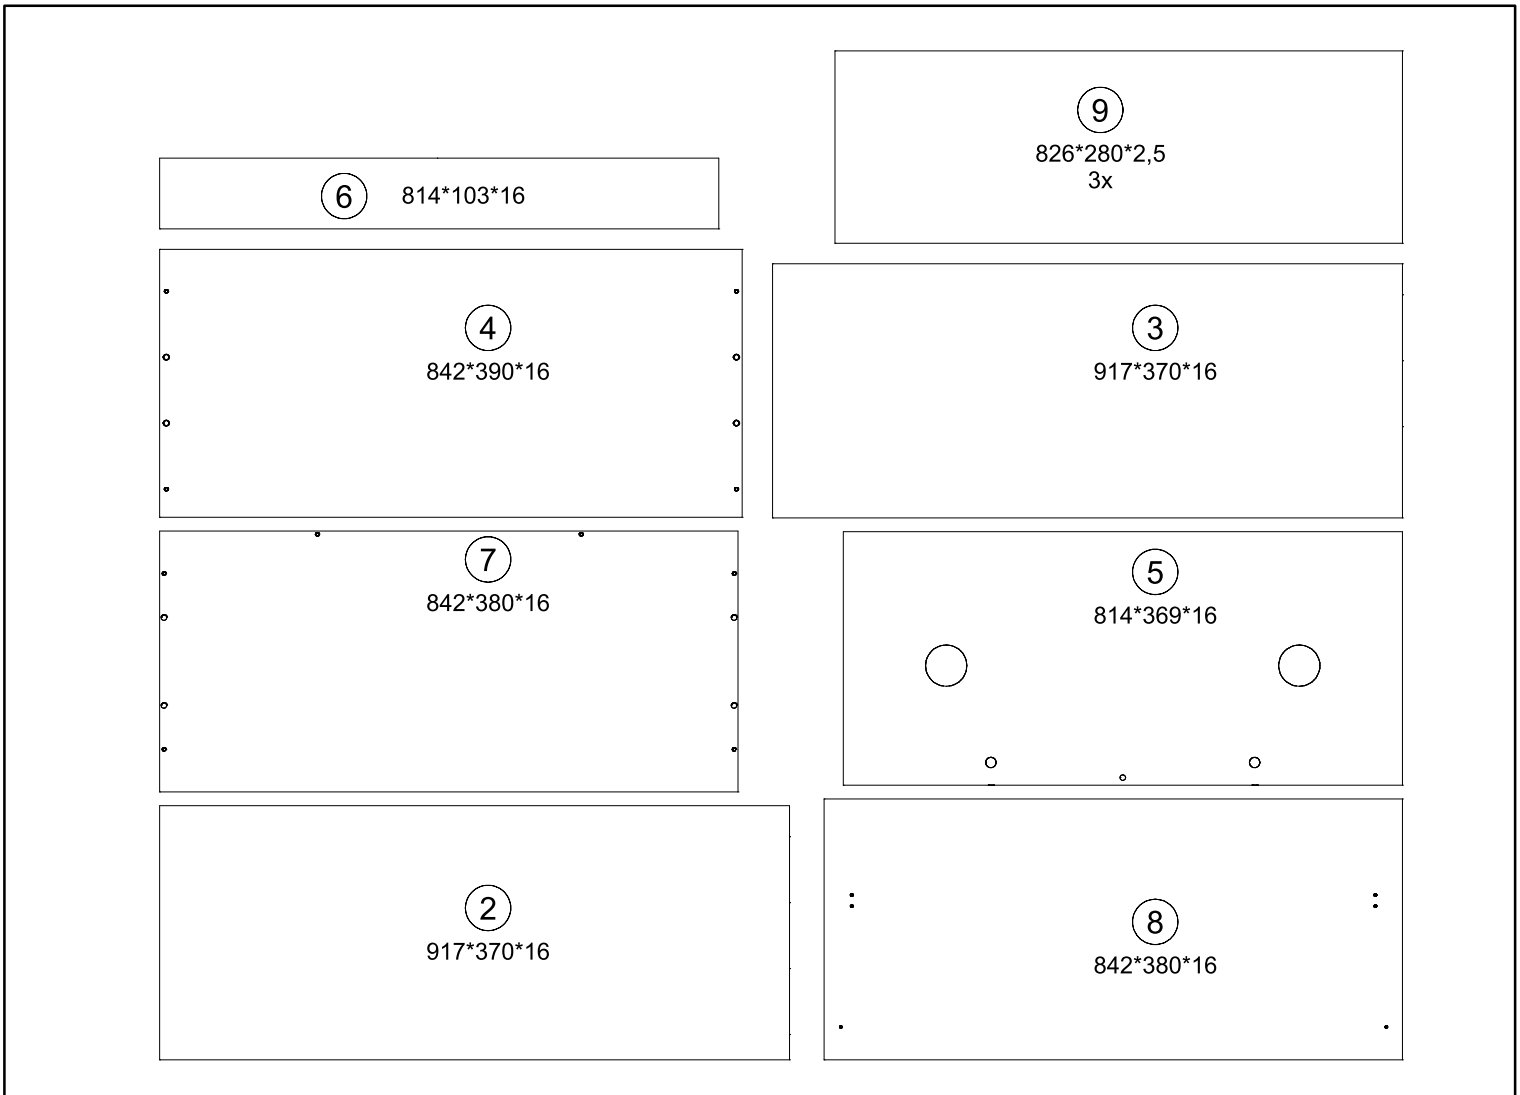

PERINÁK KOMODA

BE02-040-00

848*394*933

A 14x	B 7x	C 6x	D 28x Ø3,5x15	E 5x	F 10x	G 10x	H 60x Ø1,6x20	J 4x Ø2,5x16	K 2x

L 2x	M 2x	N 1x

0h-45min		4	5,5-x-125	≤0,5-kg	3m	

Ř1,6x20
H 50x

A 4x	D 14x	F 6x	G 6x	N 1x