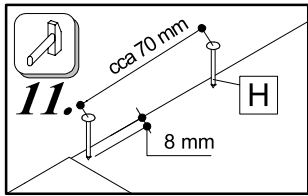

PERINÁK KOMODA

BE02-040-00

848*394*933

A 14x	B 7x	C 6x	D 28x Ø3,5x15	E 5x	F 10x	G 10x	H 60x Ø1,6x20	J 4x Ø2,5x16	K 2x

L 2x	M 2x	N 1x

0h-45min		4	5,5-x-125	≤0,5-kg	3m	

Ř1,6x20
H 50x

A 4x	D 14x	F 6x	G 6x	N 1x