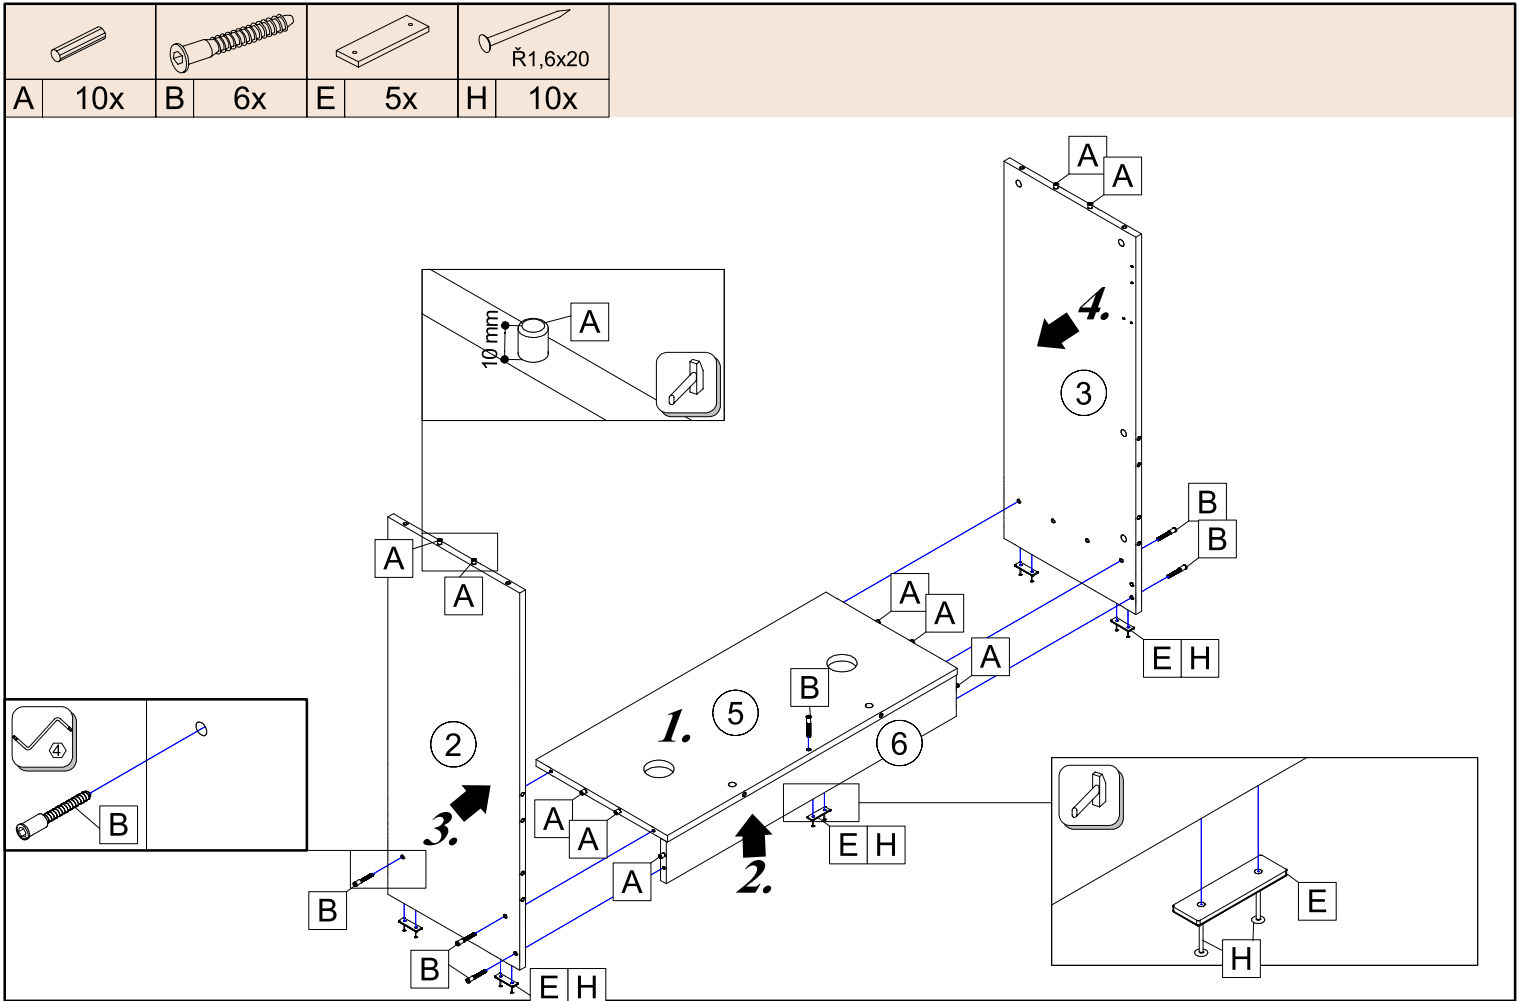

PERINÁK KOMODA

BE02-040-00

848*394*933

A 14x	B 7x	C 6x	D 28x Ø3,5x15	E 5x	F 10x	G 10x	H 60x Ø1,6x20	J 4x Ø2,5x16	K 2x

L 2x	M 2x	N 1x

0h-45min		4	5,5-x-125	≤0,5-kg	3m	

Ř1,6x20
H 50x

A 4x	D 14x	F 6x	G 6x	N 1x