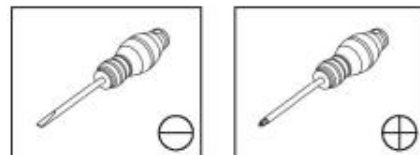

Potrzebne narzędzia Tools required