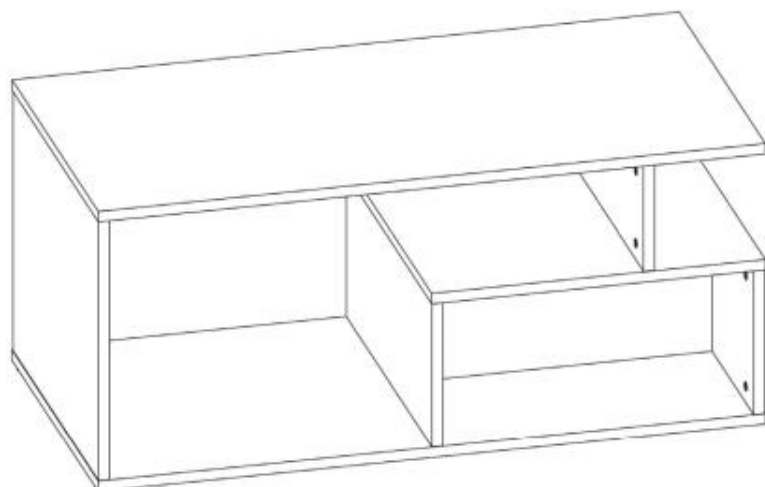

COFFEE TABLES COMBO (90x50x49,3cm)

ŁAWA COMBO (90x50x49,3cm)

HALMAR Sp. z o.o., ul. Centralnego Okręgu Przemysłowego 2,
37-450 Stalowa Wola, POLSKA / POLAND
tel. +48 15 843 28 10, fax: +48 15 842 19 57,
e-mail: office@halmar.com.pl