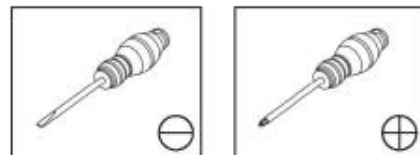

Potrzebne narzędzia Tools required