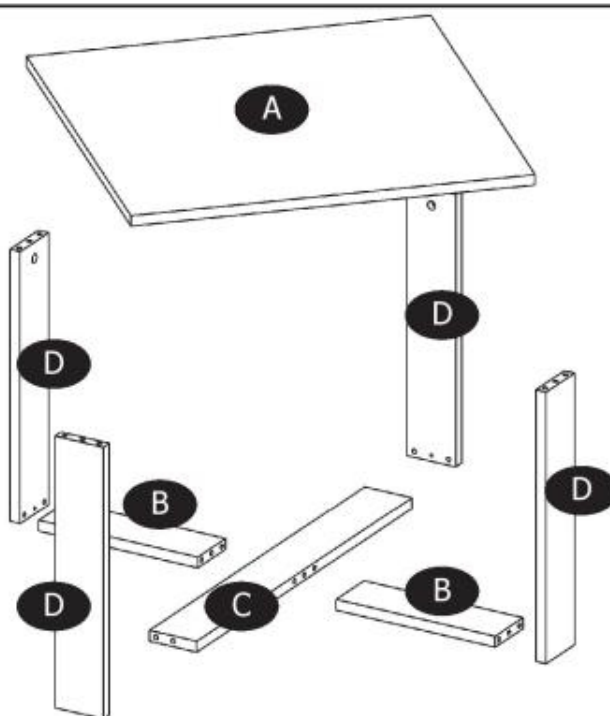

Elementy znajdujące się w opakowaniach/ Other elements

Okucia znajdujące się w opakowaniu/Parts in the packaging

 8x	 12x	 $\Phi 8 \times 35 \text{mm}$ 20x
 4x	 12x	 2x