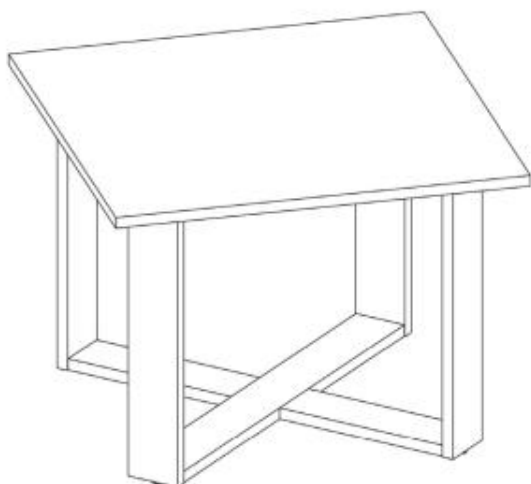

COFFEE TABLES CROSS (67x67x49,3cm)

ŁAWA CROSS (67x67x49,3cm)

HALMAR Sp. z o.o., ul. Centralnego Okręgu Przemysłowego 2,
37-450 Stalowa Wola, POLSKA / POLAND
tel. +48 15 843 28 10, fax: +48 15 842 19 57,
e-mail: office@halmar.com.pl