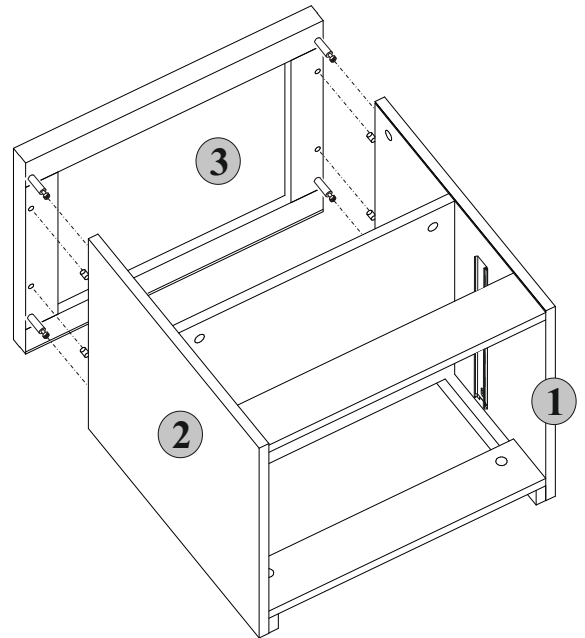

Nightstand 1Drw

number	Measurements	Pcs.
1	426x390	2
2	426x390	2
3	464x393	2
4	432x357	2
5	432x80	4
6	350x100	2
7	350x100	2
8	344x100	2
9	396x172	2
10	354x345	2
11	371x451	2

2

3

3

4