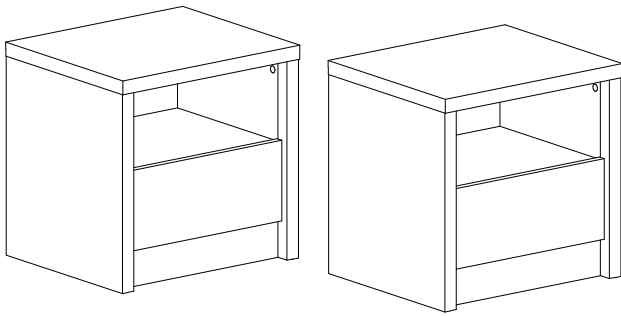

Nightstand 1Drw

number	Measurements	Pcs.
1	426x390	2
2	426x390	2
3	464x393	2
4	432x357	2
5	432x80	4
6	350x100	2
7	350x100	2
8	344x100	2
9	396x172	2
10	354x345	2
11	371x451	2

2

3

3

4