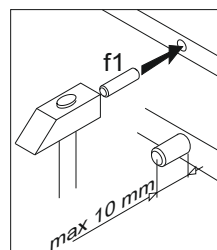

Nightstand 1Drw

number	Measurements	Pcs.
1	426x390	2
2	426x390	2
3	464x393	2
4	432x357	2
5	432x80	4
6	350x100	2
7	350x100	2
8	344x100	2
9	396x172	2
10	354x345	2
11	371x451	2

2

3

3

4