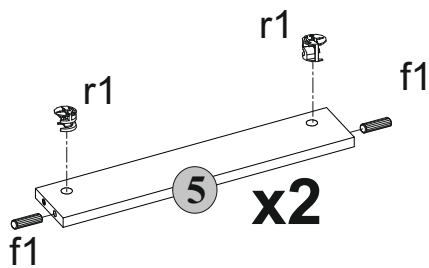

Nightstand 1Drw

number	Measurements	Pcs.
1	426x390	2
2	426x390	2
3	464x393	2
4	432x357	2
5	432x80	4
6	350x100	2
7	350x100	2
8	344x100	2
9	396x172	2
10	354x345	2
11	371x451	2

2

3

3

4