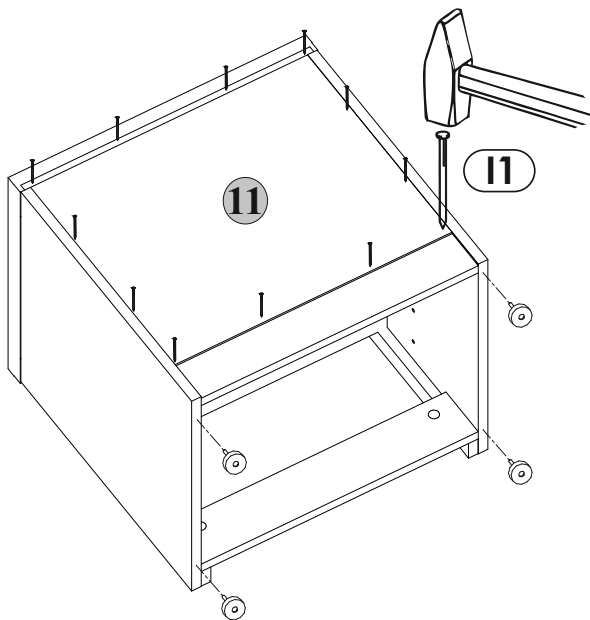

Nightstand 1Drw

number	Measurements	Pcs.
1	426x390	2
2	426x390	2
3	464x393	2
4	432x357	2
5	432x80	4
6	350x100	2
7	350x100	2
8	344x100	2
9	396x172	2
10	354x345	2
11	371x451	2

2

3

3

4