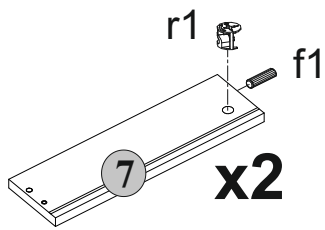

Nightstand 1Drw

number	Measurements	Pcs.
1	426x390	2
2	426x390	2
3	464x393	2
4	432x357	2
5	432x80	4
6	350x100	2
7	350x100	2
8	344x100	2
9	396x172	2
10	354x345	2
11	371x451	2

2

3

3

4