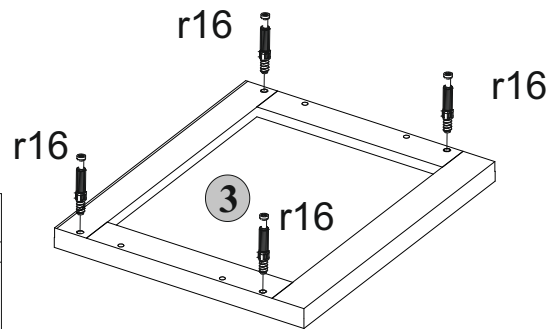

Nightstand 1Drw

number	Measurements	Pcs.
1	426x390	2
2	426x390	2
3	464x393	2
4	432x357	2
5	432x80	4
6	350x100	2
7	350x100	2
8	344x100	2
9	396x172	2
10	354x345	2
11	371x451	2

2

3

3

4