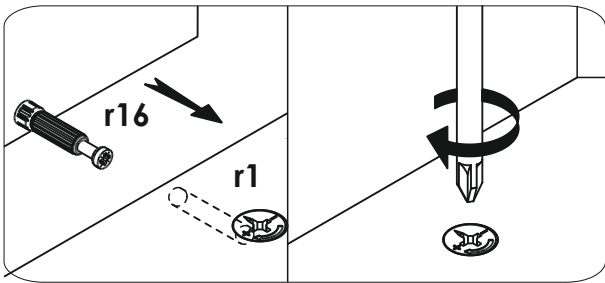

Nightstand 1Drw

number	Measurements	Pcs.
1	426x390	2
2	426x390	2
3	464x393	2
4	432x357	2
5	432x80	4
6	350x100	2
7	350x100	2
8	344x100	2
9	396x172	2
10	354x345	2
11	371x451	2

2

3

3

4