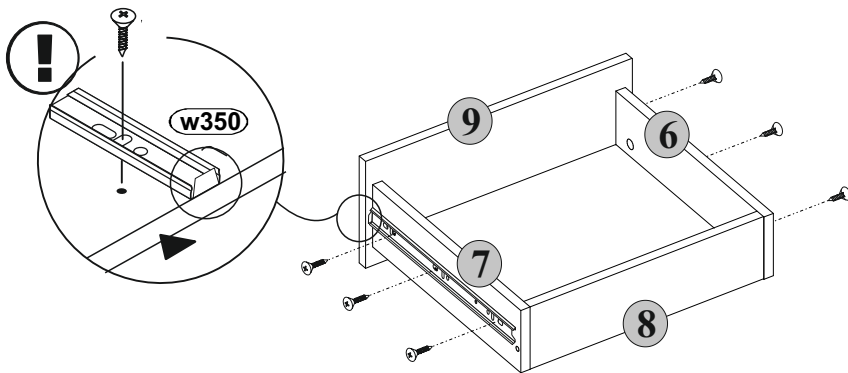

Nightstand 1Drw

number	Measurements	Pcs.
1	426x390	2
2	426x390	2
3	464x393	2
4	432x357	2
5	432x80	4
6	350x100	2
7	350x100	2
8	344x100	2
9	396x172	2
10	354x345	2
11	371x451	2

2

3

3

4