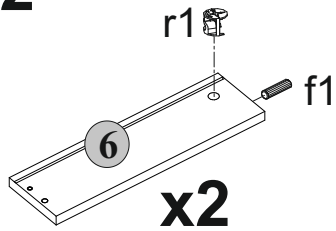

Nightstand 1Drw

number	Measurements	Pcs.
1	426x390	2
2	426x390	2
3	464x393	2
4	432x357	2
5	432x80	4
6	350x100	2
7	350x100	2
8	344x100	2
9	396x172	2
10	354x345	2
11	371x451	2

2

3

3

4