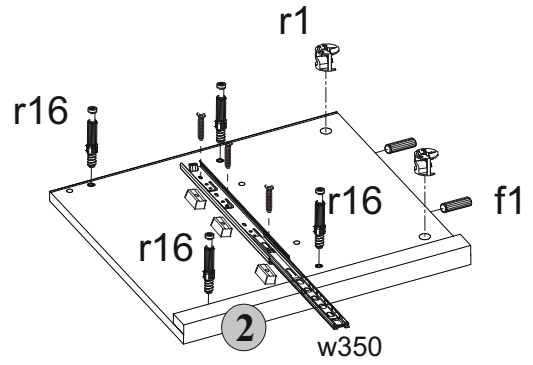

Nightstand 1Drw

number	Measurements	Pcs.
1	426x390	2
2	426x390	2
3	464x393	2
4	432x357	2
5	432x80	4
6	350x100	2
7	350x100	2
8	344x100	2
9	396x172	2
10	354x345	2
11	371x451	2

2

3

3

4