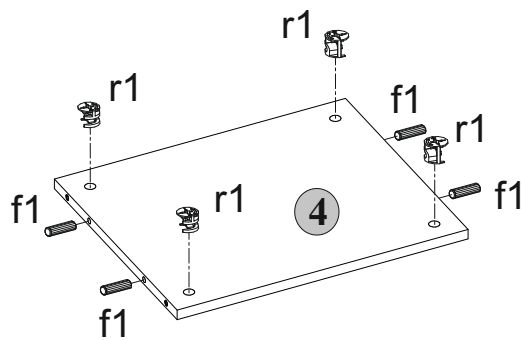

Nightstand 1Drw

number	Measurements	Pcs.
1	426x390	2
2	426x390	2
3	464x393	2
4	432x357	2
5	432x80	4
6	350x100	2
7	350x100	2
8	344x100	2
9	396x172	2
10	354x345	2
11	371x451	2

2

3

3

4