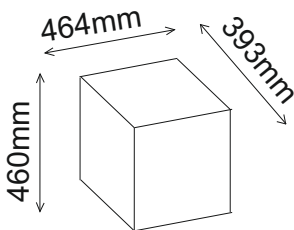

Nightstand 1Drw

number	Measurements	Pcs.
1	426x390	2
2	426x390	2
3	464x393	2
4	432x357	2
5	432x80	4
6	350x100	2
7	350x100	2
8	344x100	2
9	396x172	2
10	354x345	2
11	371x451	2

2

3

3

4