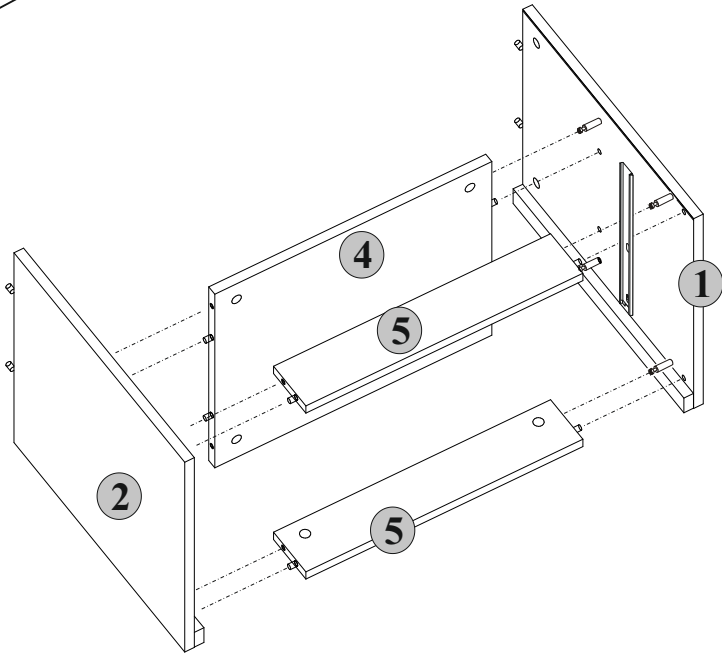

Nightstand 1Drw

number	Measurements	Pcs.
1	426x390	2
2	426x390	2
3	464x393	2
4	432x357	2
5	432x80	4
6	350x100	2
7	350x100	2
8	344x100	2
9	396x172	2
10	354x345	2
11	371x451	2

2

3

3

4