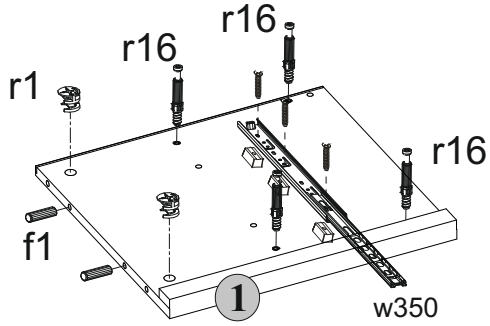

Nightstand 1Drw

number	Measurements	Pcs.
1	426x390	2
2	426x390	2
3	464x393	2
4	432x357	2
5	432x80	4
6	350x100	2
7	350x100	2
8	344x100	2
9	396x172	2
10	354x345	2
11	371x451	2

2

3

3

4