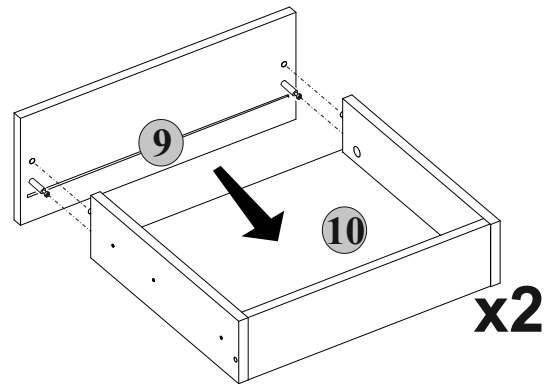

Nightstand 1Drw

number	Measurements	Pcs.
1	426x390	2
2	426x390	2
3	464x393	2
4	432x357	2
5	432x80	4
6	350x100	2
7	350x100	2
8	344x100	2
9	396x172	2
10	354x345	2
11	371x451	2

2

3

3

4