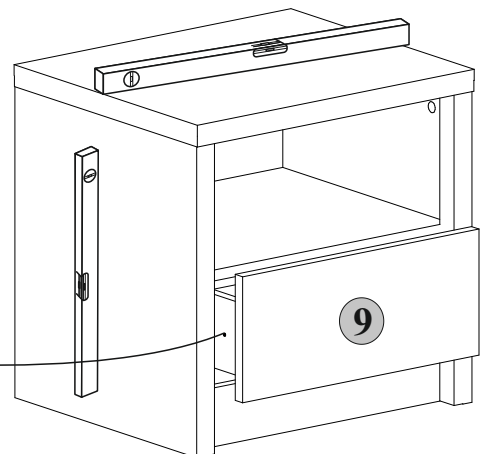

Nightstand 1Drw

number	Measurements	Pcs.
1	426x390	2
2	426x390	2
3	464x393	2
4	432x357	2
5	432x80	4
6	350x100	2
7	350x100	2
8	344x100	2
9	396x172	2
10	354x345	2
11	371x451	2

2

3

3

4