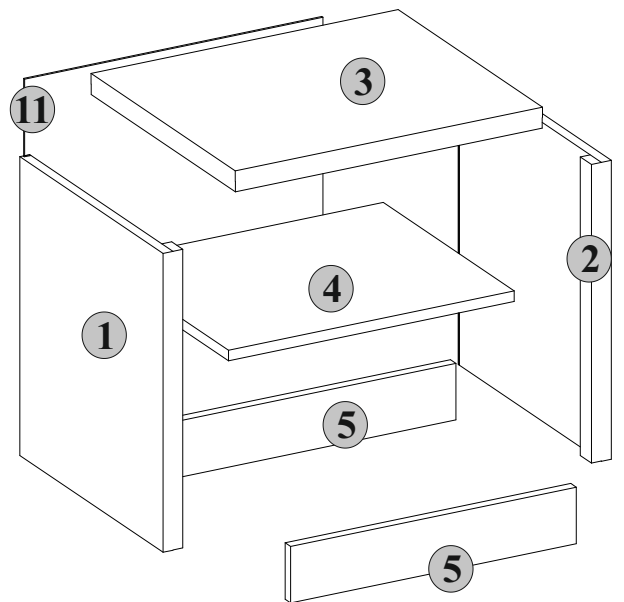

Nightstand 1Drw

number	Measurements	Pcs.
1	426x390	2
2	426x390	2
3	464x393	2
4	432x357	2
5	432x80	4
6	350x100	2
7	350x100	2
8	344x100	2
9	396x172	2
10	354x345	2
11	371x451	2

2

3

3

4