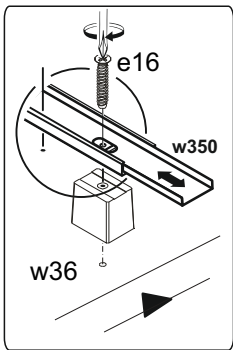

Nightstand 1Drw

number	Measurements	Pcs.
1	426x390	2
2	426x390	2
3	464x393	2
4	432x357	2
5	432x80	4
6	350x100	2
7	350x100	2
8	344x100	2
9	396x172	2
10	354x345	2
11	371x451	2

2

3

3

4