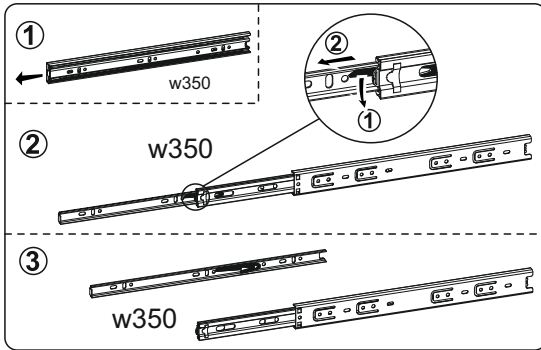

Nightstand 1Drw

number	Measurements	Pcs.
1	426x390	2
2	426x390	2
3	464x393	2
4	432x357	2
5	432x80	4
6	350x100	2
7	350x100	2
8	344x100	2
9	396x172	2
10	354x345	2
11	371x451	2

2

3

3

4