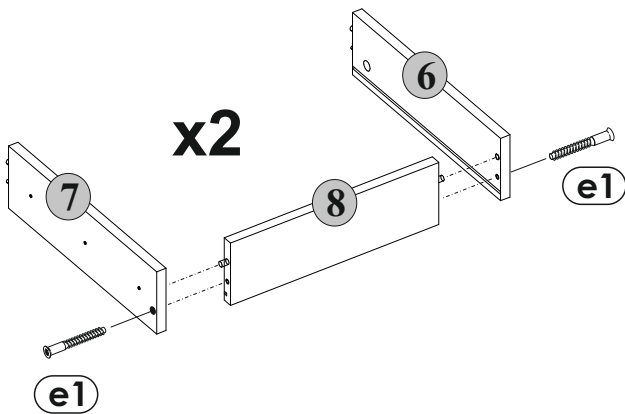

Nightstand 1Drw

number	Measurements	Pcs.
1	426x390	2
2	426x390	2
3	464x393	2
4	432x357	2
5	432x80	4
6	350x100	2
7	350x100	2
8	344x100	2
9	396x172	2
10	354x345	2
11	371x451	2

2

3

3

4