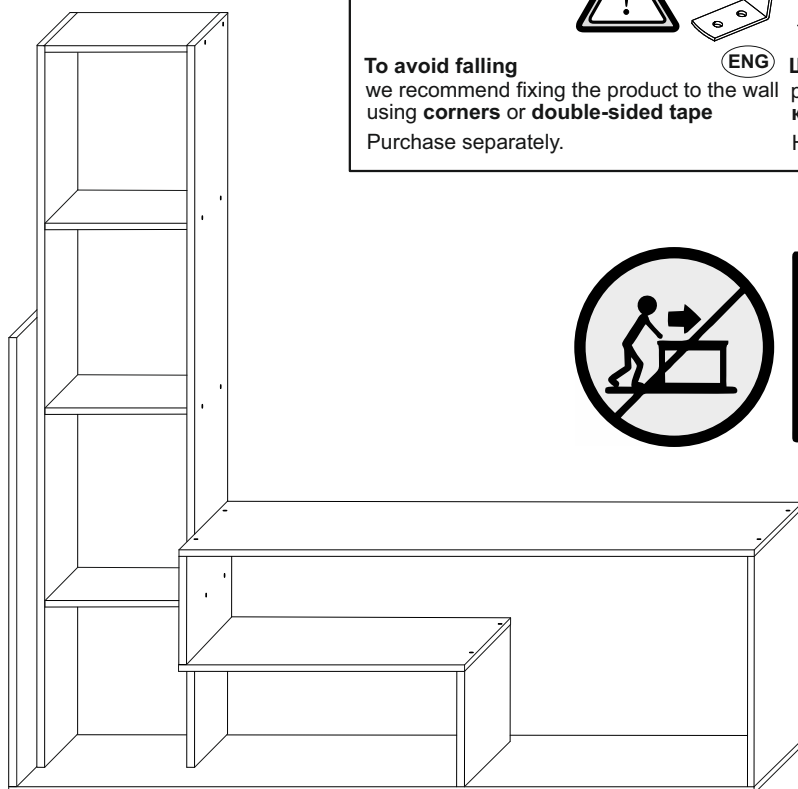

1510x300x1500 mm

ENG To avoid falling

we recommend fixing the product to the wall using **corners** or **double-sided tape**

Purchase separately.

ENG

Щоб уникнути падіння виробу рекомендуємо закріпити його до стіни кутиками чи двосторонньою стрічкою.

UA

Необхідно придбати окремо.

ENG

RULES FOR USE AND CARE OF FURNITURE

1. Use furniture only in dry rooms protected from the effects of weather conditions.
2. Install with suitable tools according to these assembly instructions.
3. Try to assemble as close to the location as possible.
4. The body is assembling in a horizontal position.
5. Before moving furniture, make sure that it is not loaded with items.