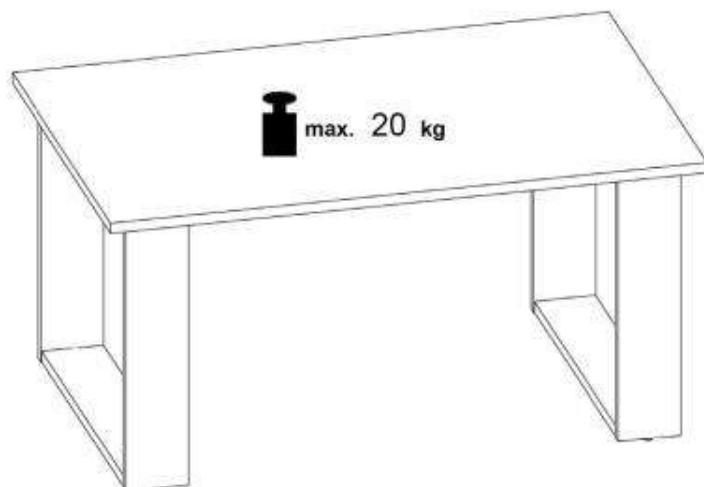

COFFEE TABLES LIBRA (100x64x49,3cm)

ŁAWA LIBRA (100x64x49,3cm)

HALMAR Sp. z o.o., ul. Centralnego Okręgu Przemysłowego 2,
37-450 Stalowa Wola, POLSKA / POLAND
tel. +48 15 843 28 10, fax: +48 15 842 19 57,
e-mail: office@halmar.com.pl