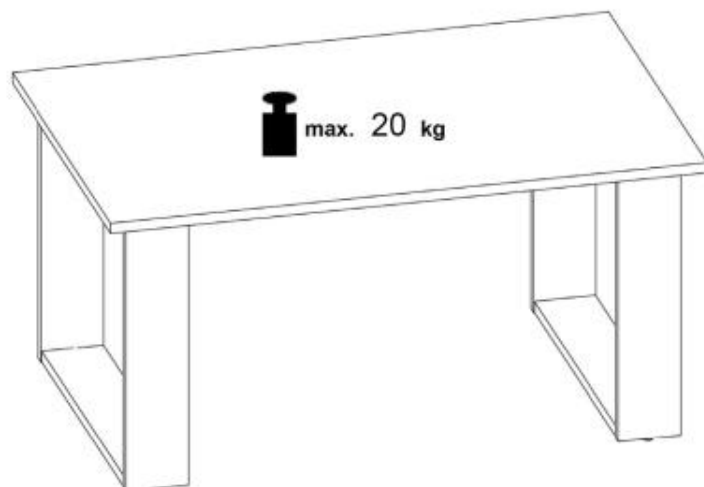

COFFEE TABLES LIBRA (100x64x49,3cm)

ŁAWA LIBRA (100x64x49,3cm)

HALMAR Sp. z o.o., ul. Centralnego Okręgu Przemysłowego 2,
37-450 Stalowa Wola, POLSKA / POLAND
tel. +48 15 843 28 10, fax: +48 15 842 19 57,
e-mail: office@halmar.com.pl