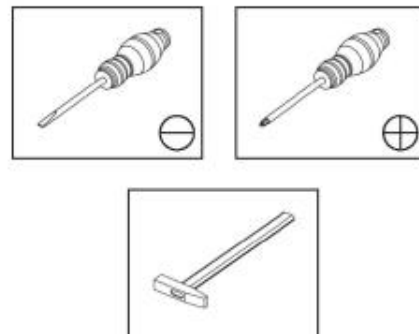

Potrzebne narzędzia Tools required