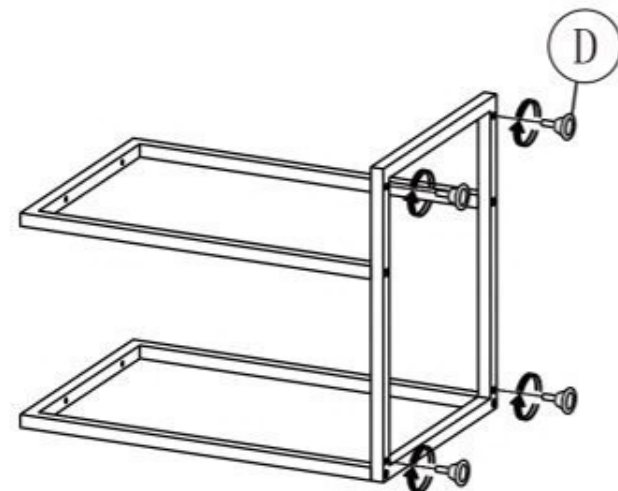

NARVIK LAW-1

NO.	Qty	
A	1	
B	2	
C	1	
D	4	
E	8	 M6x30mm
F	1	

1
Bx2
Cx1
Ex4

2
Dx4

3
Ax1
Ex4

4

 max. 20 kg