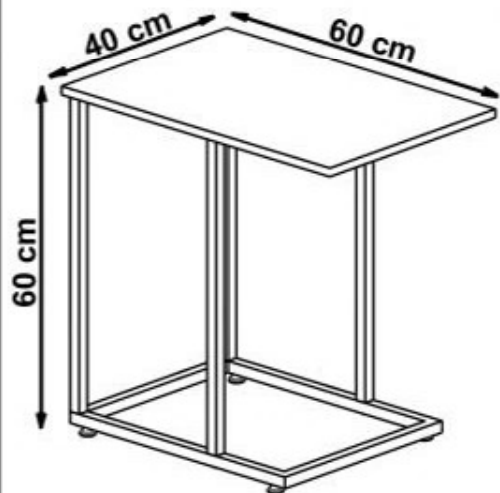

NARVIK LAW-1

NO.	Qty	
A	1	
B	2	
C	1	
D	4	
E	8	 M6x30mm
F	1	

1
Bx2
Cx1
Ex4

2
Dx4

3
Ax1
Ex4

4

 max. 20 kg