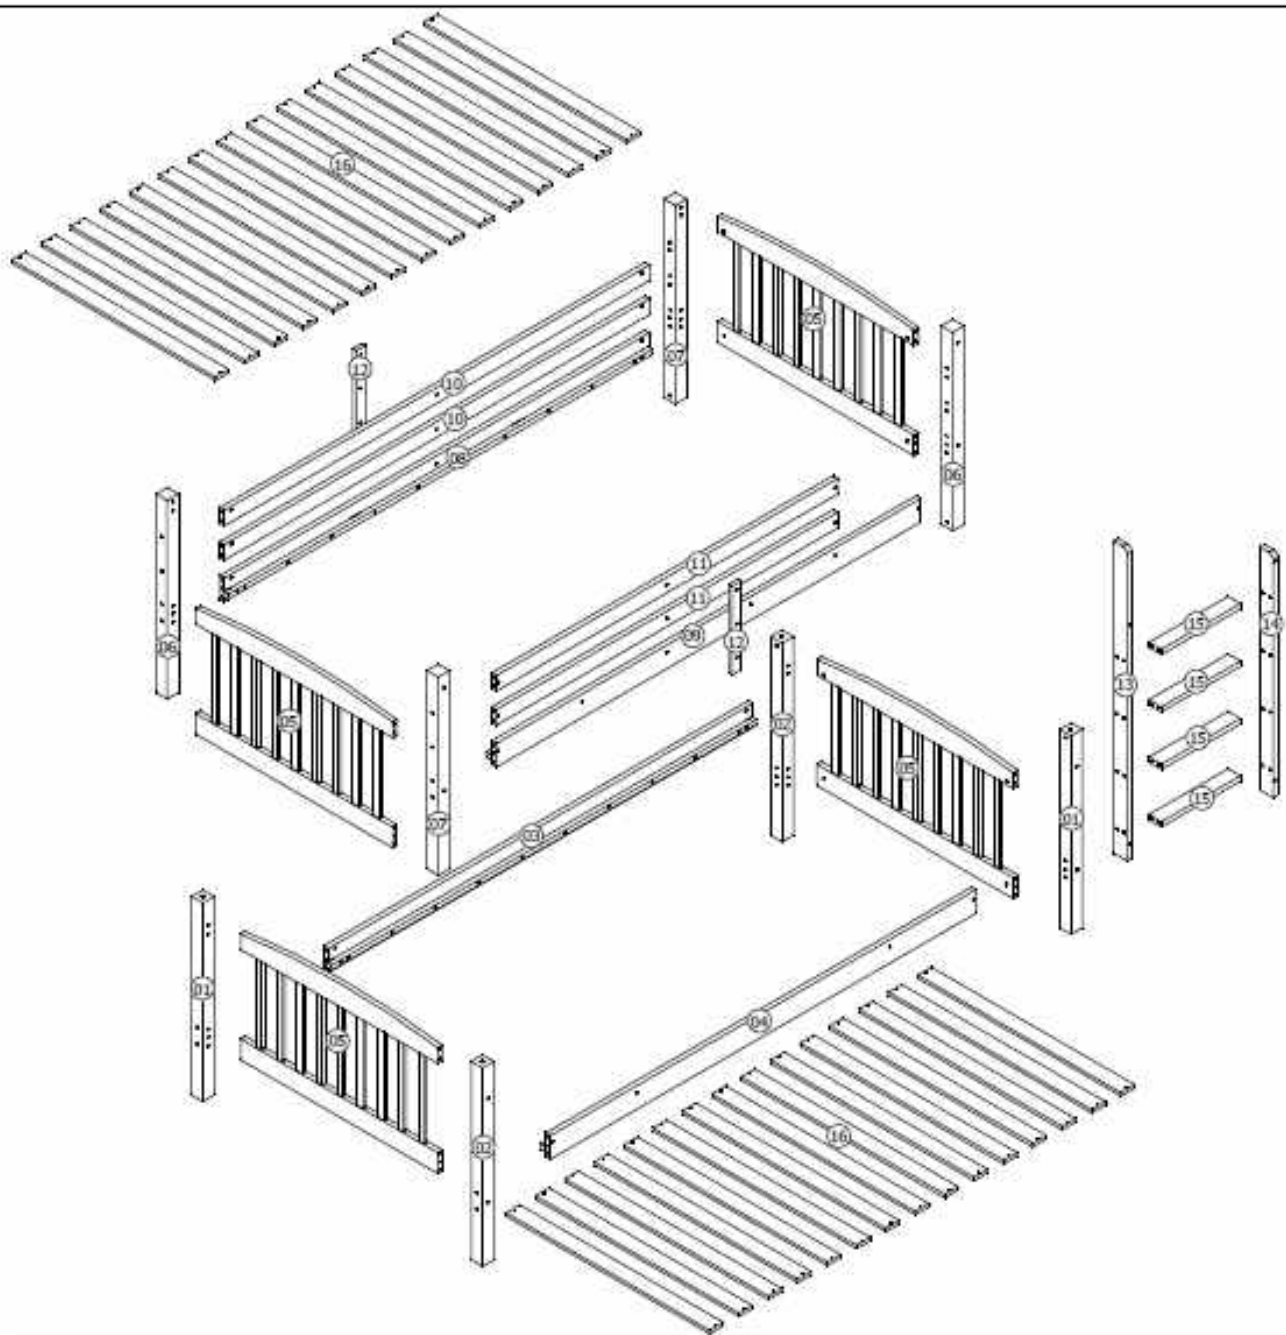

# RAVELO 90x200 cm B1262W

A	 15mm M6x90mm	38
B		38
C	 15mm M6x70mm	04
D	 15mm M6x25mm	06
E	 15mm	10
F	 10mm Ø7x60mm	18

G		01
H	 Ø12x60mm	04
I	 Ø8x30mm	38
J	 8mm Ø4x30mm	68
K	 Ø8mm	17

**01**

I	 Ø8x30mm	38
---	--	----

# 05

A	 15mm M6x90mm	08
B		08
H	 Ø12x80mm	04