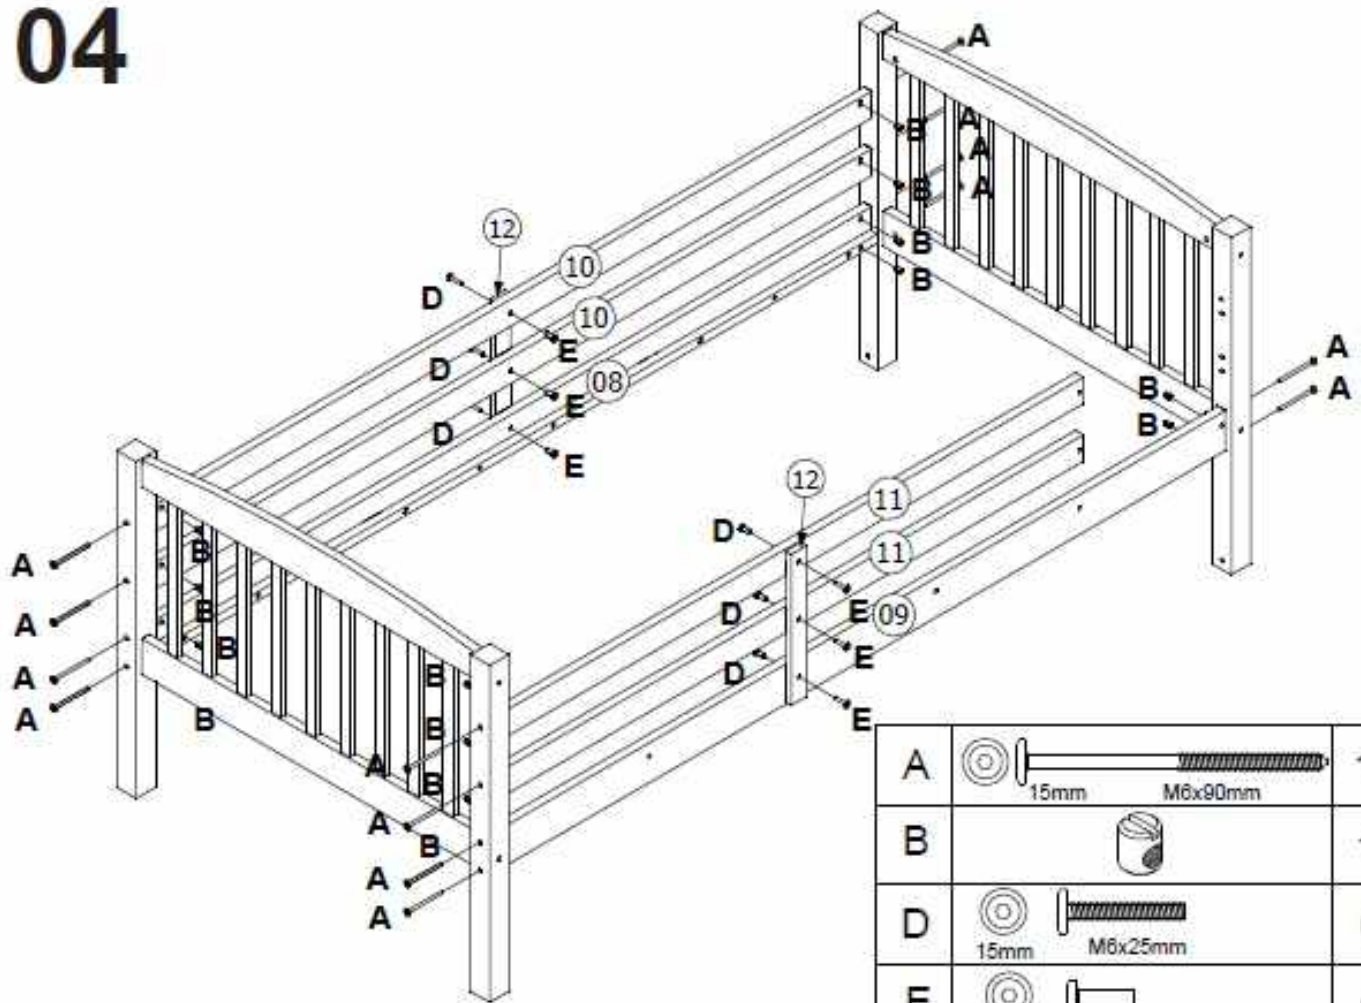

04

A	15mm M6x90mm	14
B		14
D	15mm M6x25mm	06
E	15mm	06

05