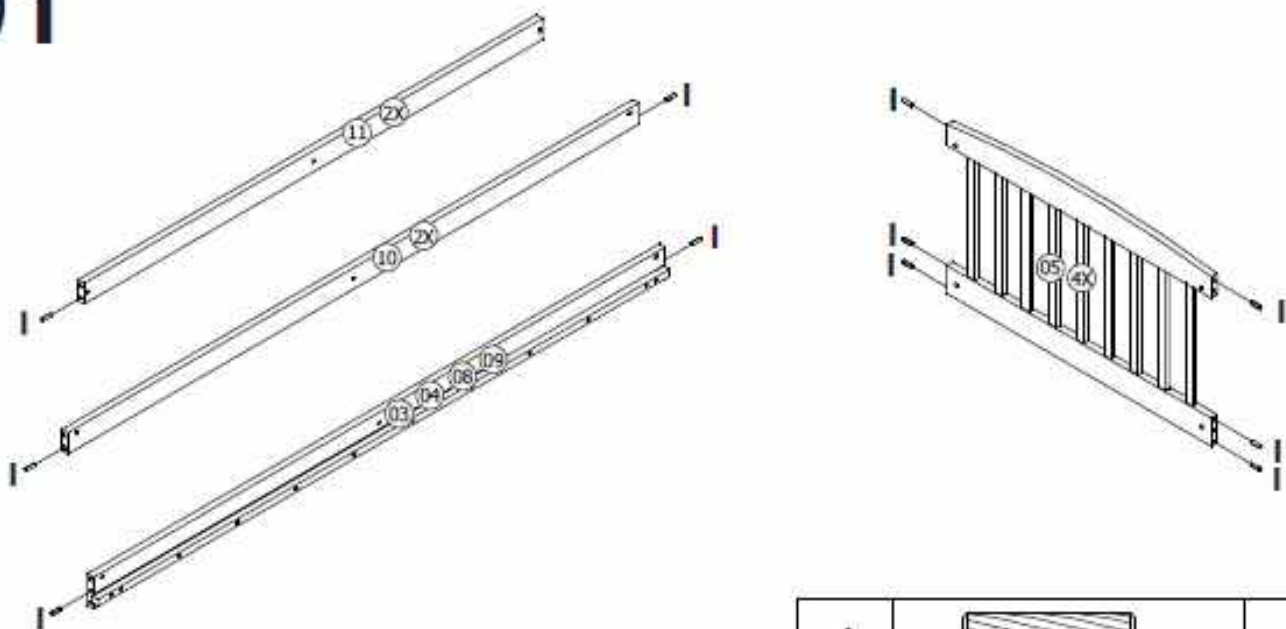

# RAVELO 90x200 cm B1262W

A	 15mm M6x90mm	38
B		38
C	 15mm M6x70mm	04
D	 15mm M6x25mm	06
E	 15mm	10
F	 10mm Ø7x60mm	18

G		01
H	 Ø12x60mm	04
I	 Ø8x30mm	38
J	 8mm Ø4x30mm	68
K	 Ø8mm	17

**01**

I	 Ø8x30mm	38
---	--	----

# 05

A	 15mm M6x90mm	08
B		08
H	 Ø12x80mm	04