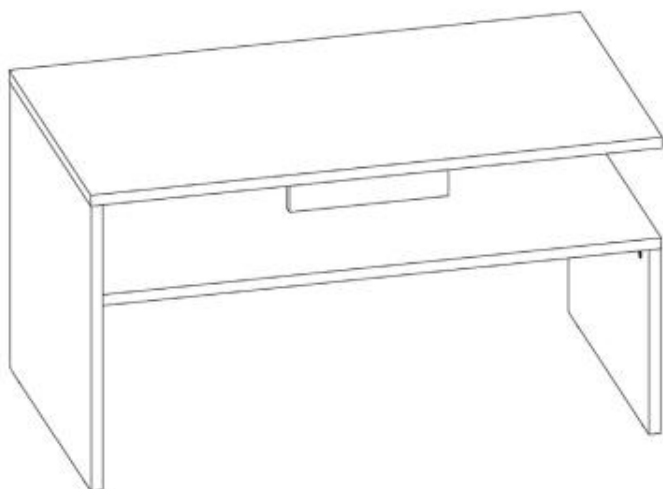

COFFEE TABLES SIGMA (90x50x49,3cm)

ŁAWA SIGMA (90x50x49,3cm)

HALMAR Sp. z o.o., ul. Centralnego Okręgu Przemysłowego 2,
37-450 Stalowa Wola, POLSKA / POLAND
tel. +48 15 843 28 10, fax: +48 15 842 19 57,
e-mail: office@halmar.com.pl