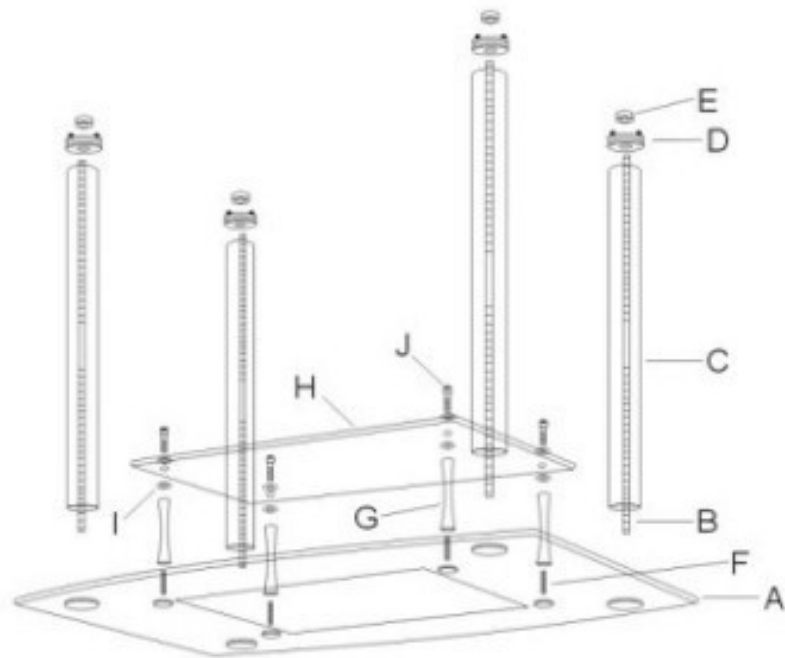

A625 (Dining Table)

A

B

PART			
No.		Description	Qty
A		glass top	1
B		screw	4
C		aluminum post	4
D		bottom base	4
E		hex nut	4
F		screw	4
G		joint	4
H		bottom glass	1
I		washer	8
J		socket head cap screw	4