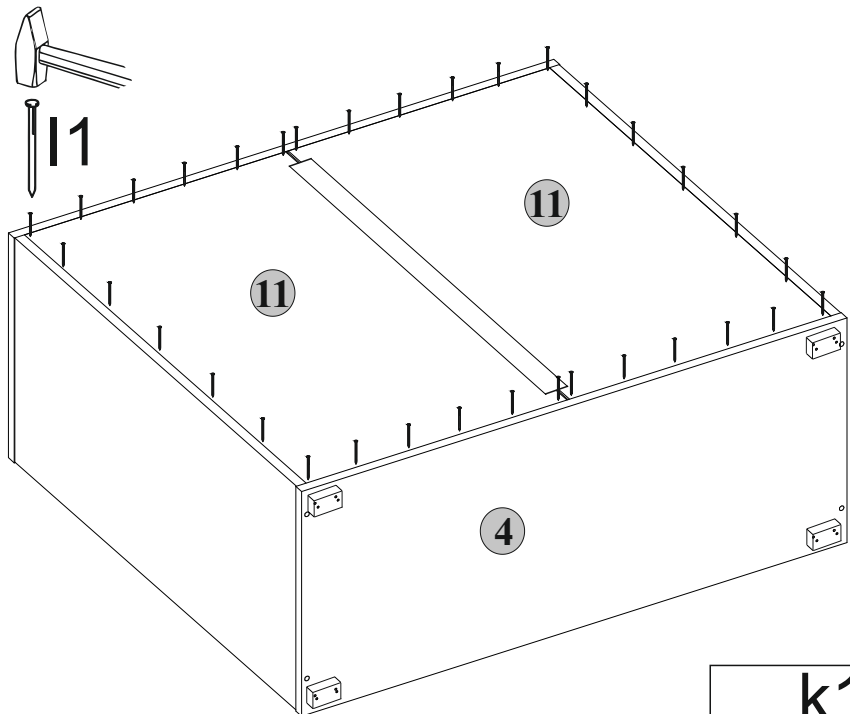

Chest of 3Drw

number	Measurements	Pcs.
1	723x349	1
2	723x349	1
3	841x350	1
4	841x350	1
5,5A	810x60	3
6	300x120	3
7	300x120	3
8	754x120	3
9	804x200	3
10	724x295	3
11	742x413	2
12	720	1

2

3

3

4

5

4