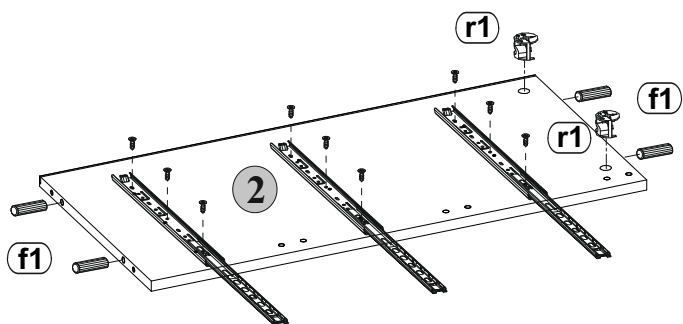

Chest of 3Drw

number	Measurements	Pcs.
1	723x349	1
2	723x349	1
3	841x350	1
4	841x350	1
5,5A	810x60	3
6	300x120	3
7	300x120	3
8	754x120	3
9	804x200	3
10	724x295	3
11	742x413	2
12	720	1

2

3

3

4

5

4