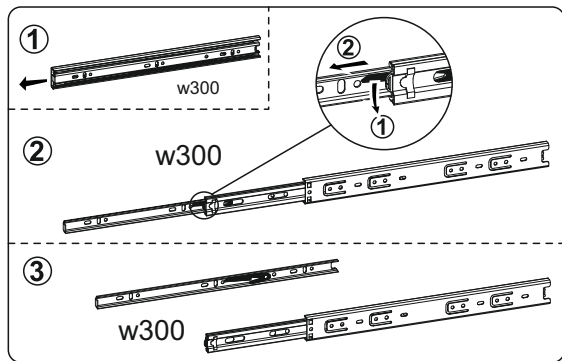

Chest of 3Drw

number	Measurements	Pcs.
1	723x349	1
2	723x349	1
3	841x350	1
4	841x350	1
5,5A	810x60	3
6	300x120	3
7	300x120	3
8	754x120	3
9	804x200	3
10	724x295	3
11	742x413	2
12	720	1

2

3

3

4

5

4