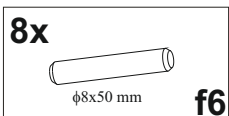

Coffee table

number	Measurements	Pcs.
1	292x542	1
2	292x542	1
3	292x542	1
4	292x496	1
5	850x544	1
6	850x544	1
7	896x590	1
8	896x590	1

I

2

2

3