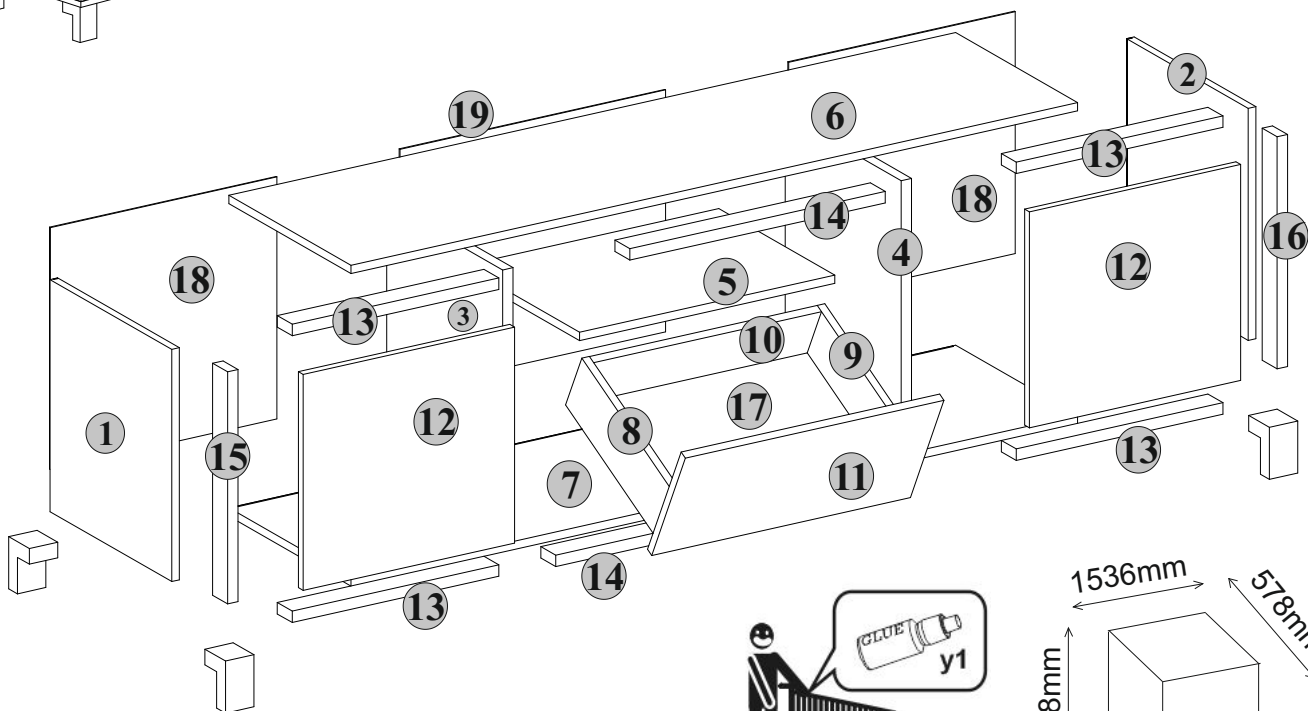

TV Rack 2D1Drw

| number | Measurements | Pcs. |
|--------|--------------|------|
| 1 | 446x411 | 1 |
| 2 | 446x411 | 1 |
| 3 | 446x392 | 1 |
| 4 | 446x392 | 1 |
| 5 | 540x392 | 1 |
| 6 | 1536x412 | 1 |
| 7 | 1536x412 | 1 |
| 8 | 350x120 | 1 |
| 9 | 350x120 | 1 |
| 10 | 482x120 | 1 |
| 11 | 546x250 | 1 |
| 12 | 446x414 | 2 |
| 13 | 437x50 | 4 |
| 14 | 540x50 | 2 |
| 15 | 446x50 | 1 |
| 16 | 446x50 | 1 |
| 17 | 492x344 | 1 |
| 18 | 465x479 | 2 |
| 19 | 465x562 | 1 |

| | | | | | |
|------------|----------------------|-------------------|---------------------|---------------------|---------------------|
| 1x s3 | 8x s2/b | 8x φ15 #22 r3 | 12x s11 | 1x w350 | 6x φ6.3x50 mm e1 |
| 1x z1 | 20x φ3.5x13 mm p1 | 6x s1 | 16x φ6x30 mm e23 | 80x l1 | 4x b1 |
| 6x k36 | 18x φ3.5x13 mm p5 | 3x c77 | 6x φ4x25 mm j1 | 8x φ6.3x13 mm e2 | 4x a1 |
| 16x s21 | 28x φ8x30 mm f1 | 10x φ15 #16 r1 | 18x r16 | 10x s2/a | 1 |